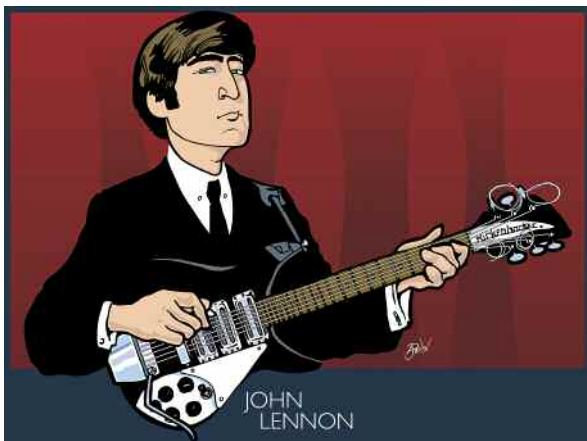

MR400 - Aerosmith

MR401 - Alice Cooper

MR403 - Beatles 40th Anniversary

MR404 - Beatles at Shea Stadium

MR405 - Beatles Breakfast

MR409 - Bruce Springsteen

MR411 - Creature of the Black Lagoon

MR412 - Elvis Presely

MR415 - George Harrison Anthology

MR416 - George Harrison

MR418 - The Grateful Dead

MR419 - Jimi Hendrix

MR420 - John Lennon

MR421 - John Lennon Anthology

MR423 - Lost in Space

MR424 - Ozzy Osbourne

MR426 - Paul McCartney Anthology

MR425 - Paul McCartney

MR430 - Sargent Pepper

MR428 - Ringo Anthology

MR429 - Rolling Stones

MR406 - Beatles Rooftop Performance

MR417 - Ghost Busters

MR431 - The Monkees